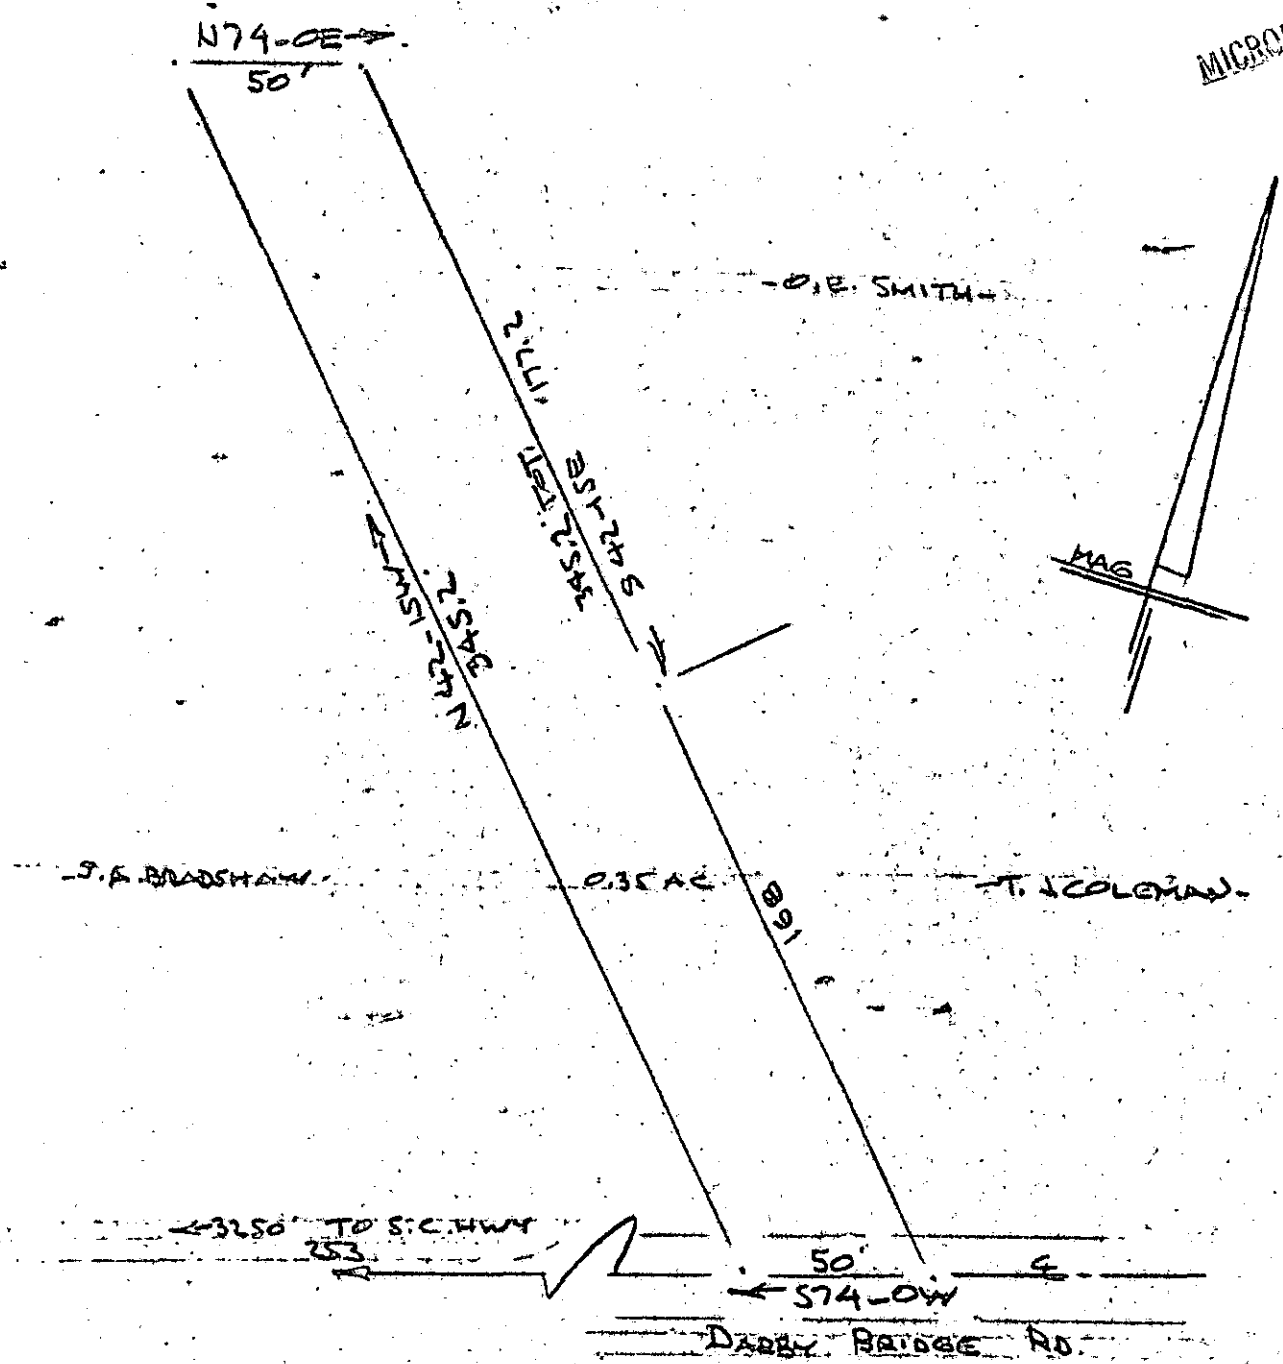

MICROFILMED

TEICH SURVEY FOR COLEMAN
 NEAR GREENVILLE, S.C.
 SCALE: 1" = 50' 17 APR 1974

FILED
 GREENVILLE, CO. S. C.
 MAY 6 11 32 AM '74
 DONNIE S. TANKERSLEY
 R.M.C.

56 35
 27911

CAROLINA SURVEYING CO
 112 MAULY ST.
 GREENVILLE, S.C.